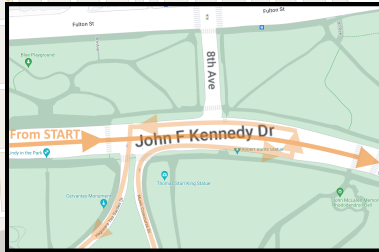

START

FINISH

JFK / 8th Detail

PAMAKID RUNNERS

SAN FRANCISCO

HALF MARATHON® · 10K · 5K

Course Legend

-  Half Marathon Course
-  Half Marathon Mile Marker
-  Water Station