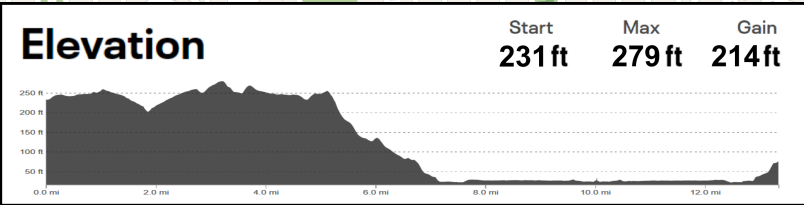

START

FINISH

JFK / 8th Detail

PAMAKID RUNNERS

SAN FRANCISCO

HALF MARATHON® · 10K · 5K

Course Legend

-  Half Marathon Course
-  Half Marathon Mile Marker
-  Water Station