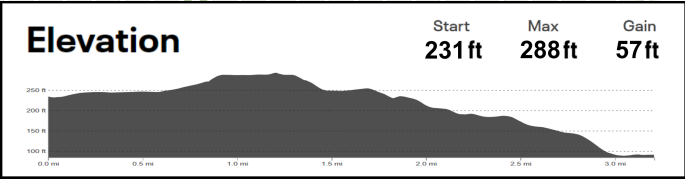

START

5K FINISH

Course Legend

-  5K Course
-  5K Mile Marker
-  Water Station

 **PAMAKID RUNNERS**

SAN FRANCISCO

HALF MARATHON® · 10K · 5K