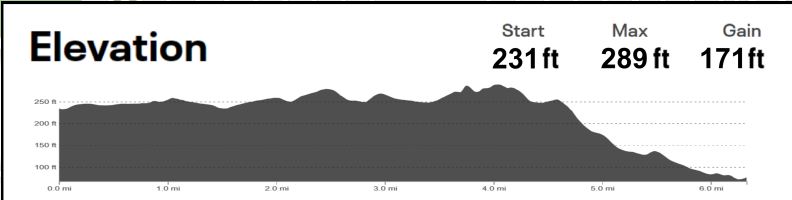

START

FINISH

Course Legend

-  10K Course
-  10K Mile Marker
-  Water Station

PAMAKID RUNNERS

SAN FRANCISCO

HALF MARATHON • 10K • 5K